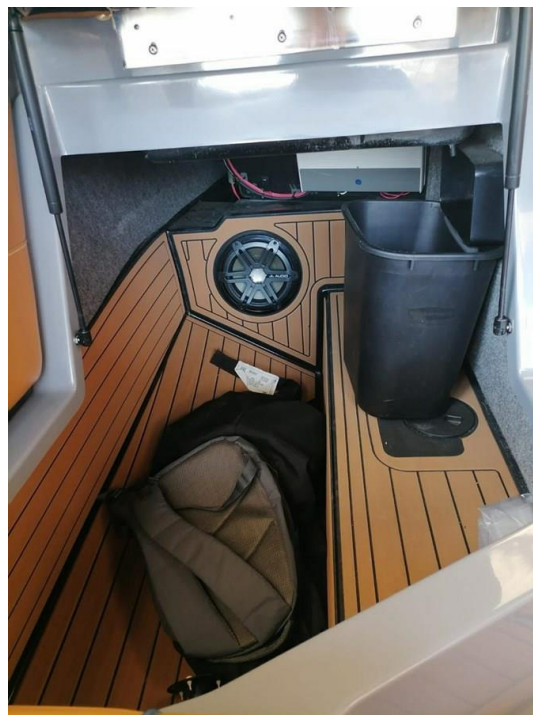

Generated On 12/3/2024 12:41 PM by

**PERFORMANCE BOATS USA
LLC**

**brokerage@pbt.mx
www.performance.com.mx**

**2017 Nautique G25 @ Valle de
Bravo**

Page 7 of 10