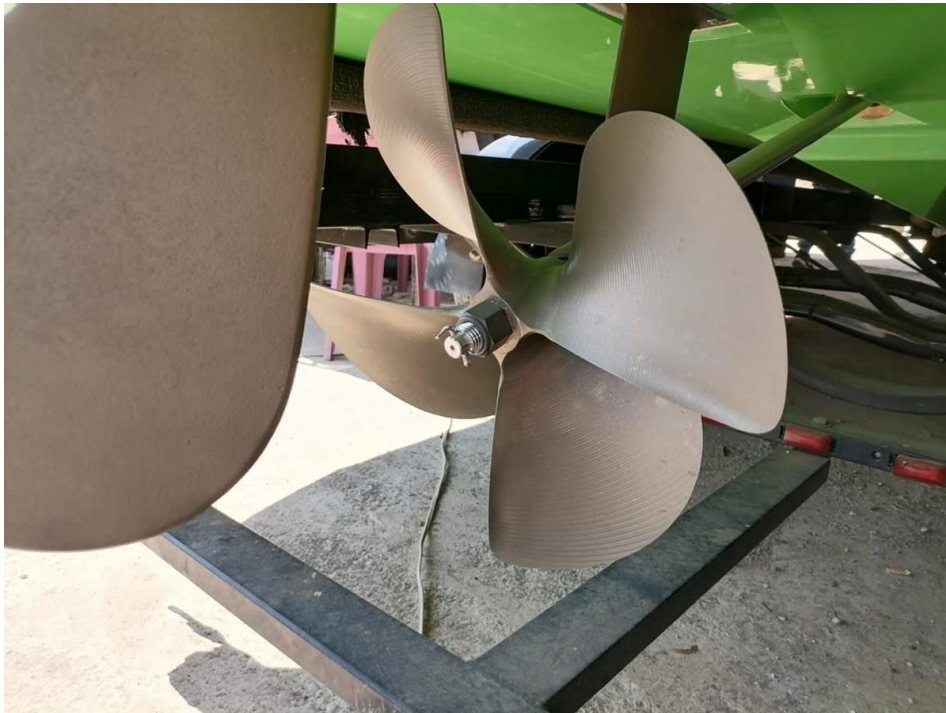

Generated On 12/3/2024 12:41 PM by

**PERFORMANCE BOATS USA
LLC**

**brokerage@pbt.mx
www.performance.com.mx**

**2017 Nautique G25 @ Valle de
Bravo**

Page 10 of 10