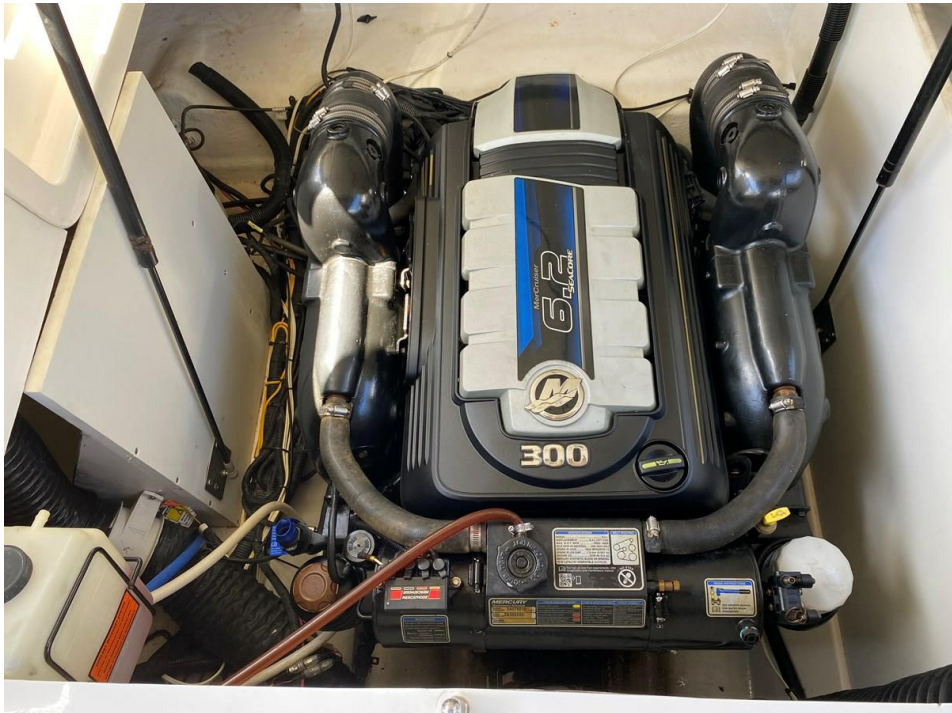

Generated On 10/31/2024 9:33 PM by

**PERFORMANCE BOATS USA
LLC**

**brokerage@pbt.mx
www.performance.com.mx**

**2020 SEA RAY 290 SDX @
CANCUN**

Page 9 of 10