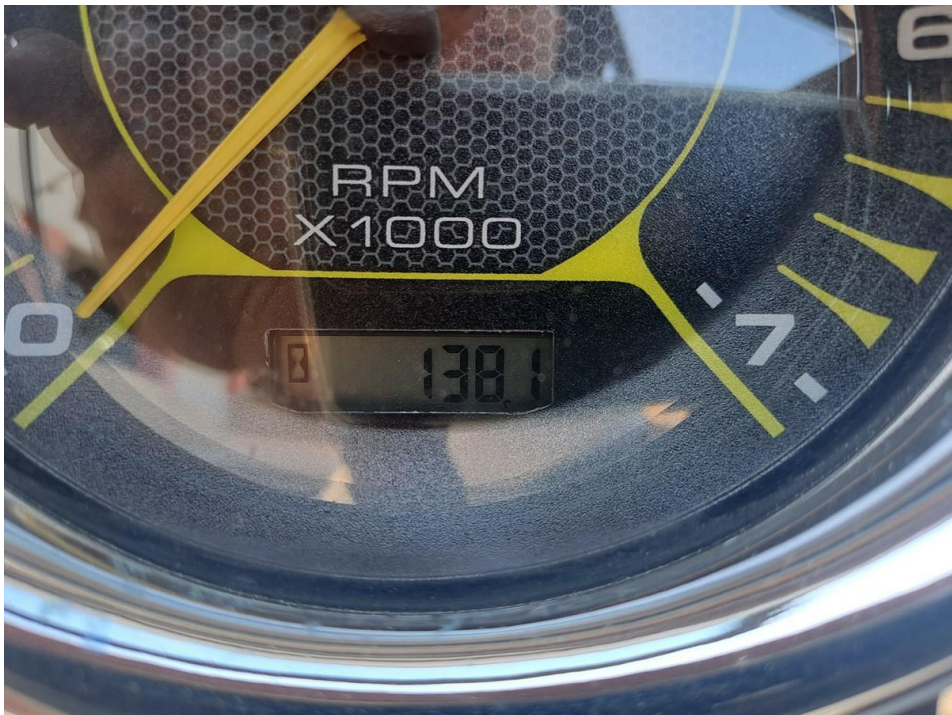

Generated On 4/1/2025 12:01 PM by

**PERFORMANCE BOATS USA
LLC**

**brokerage@pbt.mx
www.performance.com.mx**

**2021 Sea Ray 210 SPX @
Acapulco**

Page 10 of 14