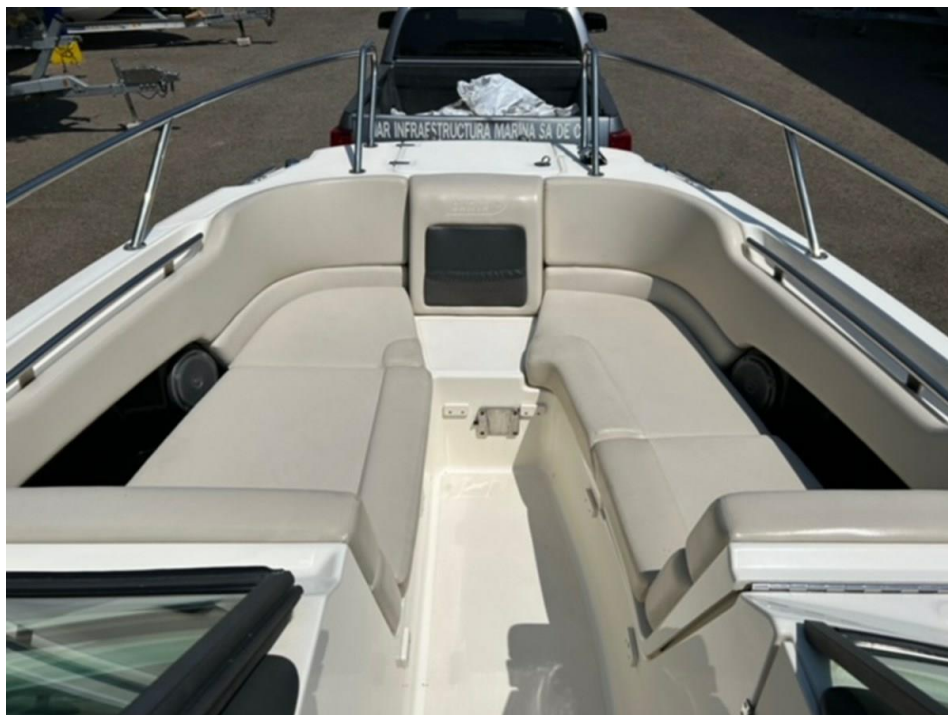

Generated On 4/1/2025 12:22 PM by

**PERFORMANCE BOATS USA
LLC**

**2014 BOSTON WHALER 230
VANTAGE @ PUERTO
VALLARTA**

**brokerage@pbt.mx
www.performance.com.mx**