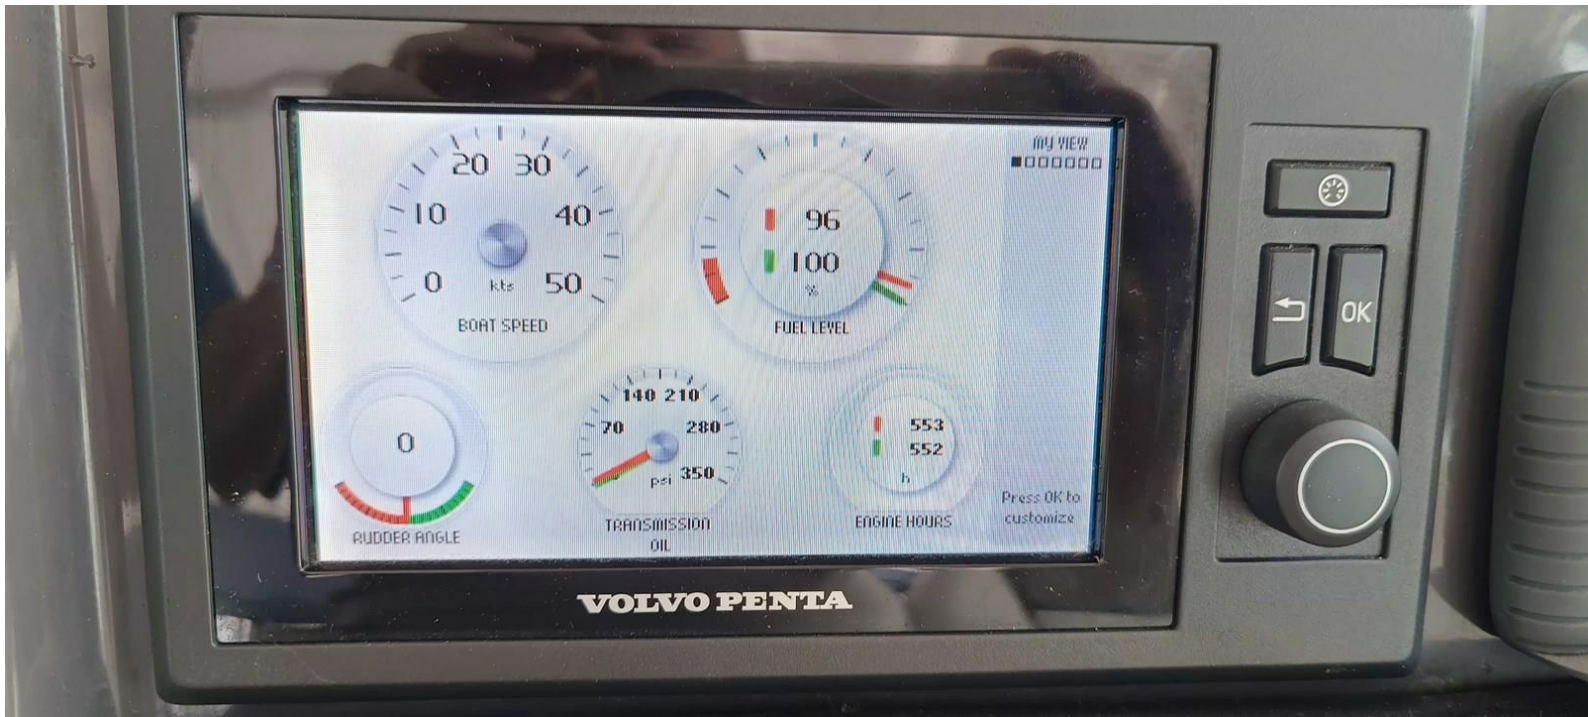

Generated On 11/21/2024 8:32 AM by

**PERFORMANCE BOATS USA
LLC**

**brokerage@pbt.mx
www.performance.com.mx**

**2016 Four Winns H440 @
Puerto Vallarta**

Page 11 of 16